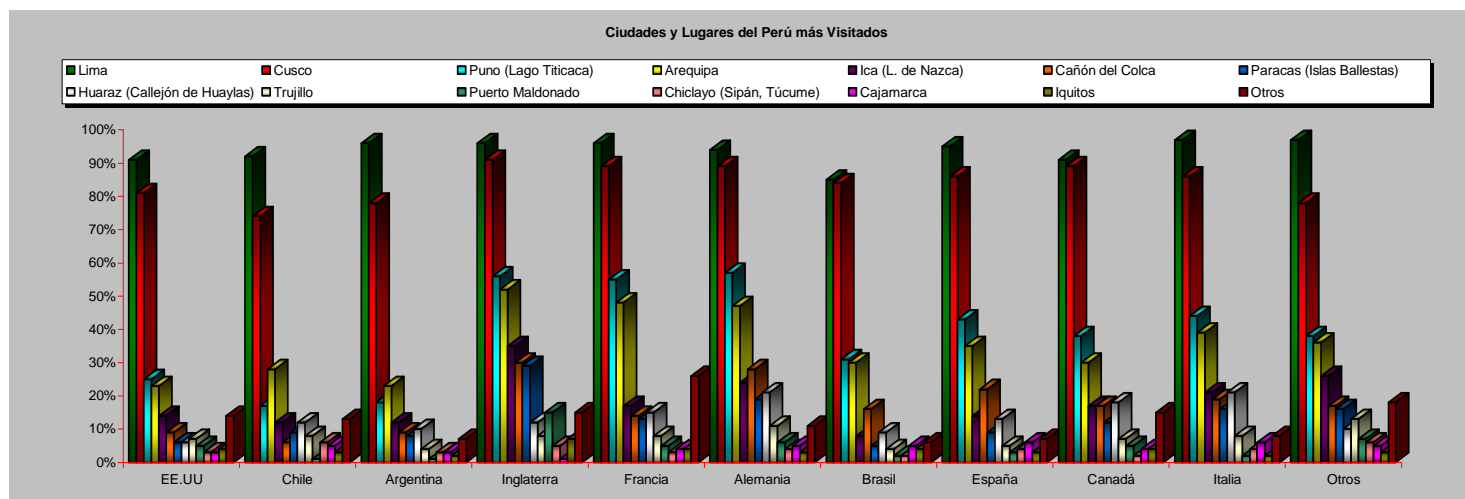

Ciudades y Lugares del Perú más Visitados

Ciudad/país	EE.UU	Chile	Argentina	Inglaterra	Francia	Alemania	Brasil	España	Canadá	Italia	Otros
Lima	91%	92%	96%	96%	96%	94%	85%	95%	91%	97%	97%
Cusco	81%	74%	78%	91%	89%	89%	84%	86%	89%	86%	78%
Puno (Lago Titicaca)	25%	17%	18%	56%	55%	57%	31%	43%	38%	44%	38%
Arequipa	23%	28%	23%	52%	48%	47%	30%	35%	30%	39%	36%
Ica (L. de Nazca)	14%	12%	12%	35%	17%	24%	8%	14%	17%	21%	26%
Cañón del Colca	9%	6%	9%	30%	14%	28%	16%	22%	17%	19%	17%
Paracas (Islas Ballestas)	6%	9%	8%	29%	13%	19%	5%	9%	12%	16%	16%
Huaraz (Callejón de Huaylas)	6%	12%	10%	12%	15%	21%	9%	13%	18%	21%	10%
Trujillo	7%	8%	4%	8%	8%	11%	4%	5%	7%	8%	13%
Puerto Maldonado	5%	1%	1%	15%	5%	6%	2%	3%	5%	2%	7%
Chiclayo (Sipán, Túcume)	3%	6%	3%	5%	3%	4%	2%	4%	2%	4%	6%
Cajamarca	3%	5%	3%	1%	4%	5%	5%	6%	4%	6%	5%
Iquitos	4%	3%	2%	7%	4%	3%	4%	3%	4%	2%	3%
Otros	14%	13%	7%	15%	26%	11%	6%	7%	15%	8%	18%

Fuente: BADATUR